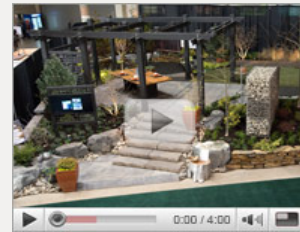

For tickets to the show email me, neil@olympiclandscape.com, and tell me you want some free tickets for the show. I'll enter you in our drawing that will happen on Monday, January 22nd at noon. We are giving away **5 pairs** of tickets to this event... and parking is free.

Check out last year's Grand Display *Heavy Metal Rocks*, constructed and removed in only 4 minutes.

[Click here](#) for more Home Show details and how to win a free landscape design.